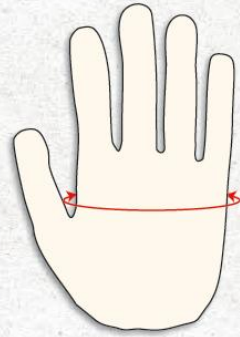

SIZING
MEN

S	M	L	XL	2XL
•	•	•	•	•

WOMEN

S	M	L
•	•	•

How to Measure Gloves

Hand Circumference: Flat, from crook of thumb around outer edge of palm

	X-Small	Small	Medium	Large	X-Large	XX-Large
Men	–	7½" – 8"	8½"	9" – 9½"	10" – 10½"	11" - 12"
Women	–	6½"	7"	7½"	–	–
Juniors	4"	4½"	5"	5½"	6"	–
Toddler	3½"	4"	4½"	5"	5½"	–

HAND CIRCUMFERENCE