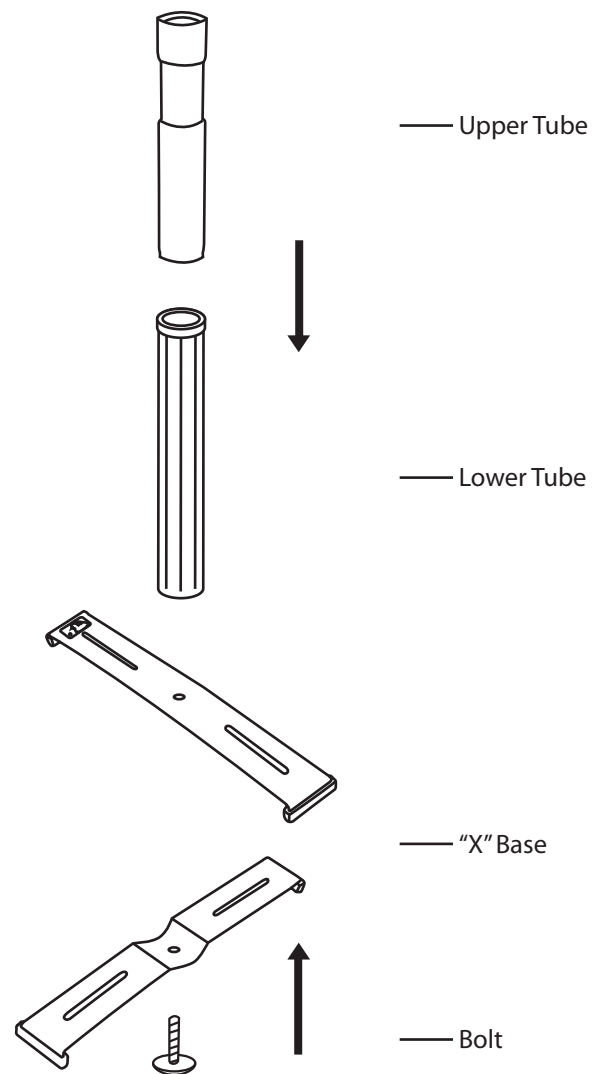

Franklin®

XT-PRO BATTING TEE

ITEM NO. 19076
Phase 1

Parts List:

Assembly Instructions:

Franklin Sports Inc.
Stoughton, MA 02072
Made in China
For Replacement Parts Call:
1-781-341-5178 or 1-800-225-8649
OR visit www.franklinsports.com